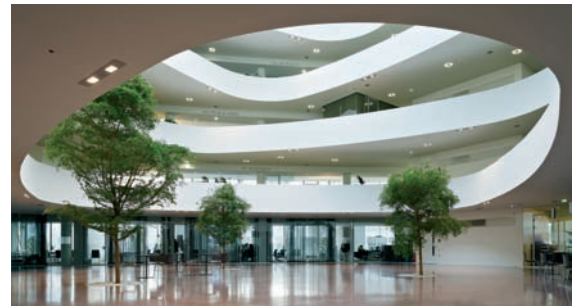

Company: INGEBORG KUMPFMÜLLER

Project: Borealis Innovation Headquarters Linz

Colors: white, two shades of grey

The company's various areas of activity are localized on the concrete downstand beams – a reaction to a strong architectural feature.

In this way the individual sections of the company in the building are clearly identified and easy to find.

External presentation: the company name, in the form of a sculpture, points the way to the building.